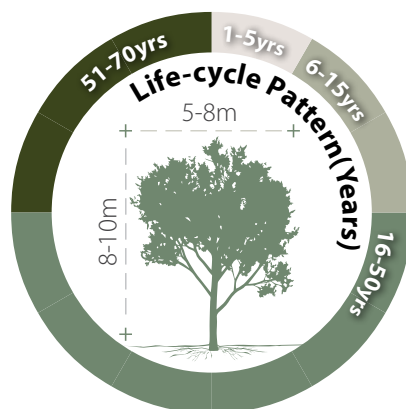

Syzygium hancei

韓氏蒲桃, 紅鱗蒲桃

Recommended Street Types

General Information

Native Exotic Evergreen Deciduous Partial Shade Full Sun

Family: MYRTACEAE

Heat Tolerance: Moderate

Special Properties : Flower nectar and fruits attractive to wildlife

Flowers

Tree Bark

- Propagation to Seedling
- Sapling to Semi-mature
- Mature
- Senescence

Feature

Ecological Value

Ornamental

Shade Cast

Special Maintenance Requirements

- Moderate maintenance manageability

Tolerance

Drought

Low

Moderate

High

Waterlogging

Low