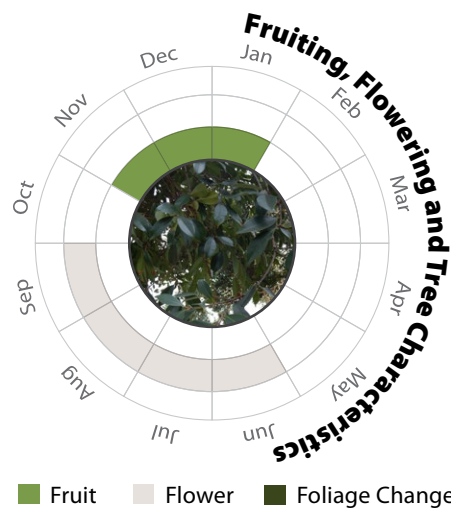

Syzygium hancei

韓氏蒲桃, 紅鱗蒲桃

Recommended Street Types

General Information

Native Exotic Evergreen Deciduous Partial Shade Full Sun

Family: MYRTACEAE

Heat Tolerance: Moderate

Special Properties : Flower nectar and fruits attractive to wildlife

Flowers

Tree Bark

- Propagation to Seedling
- Sapling to Semi-mature
- Mature
- Senescence

Feature

Ecological Value

Ornamental

Shade Cast

Special Maintenance Requirements

- Moderate maintenance manageability

Tolerance

Drought

Low

Moderate

High

Waterlogging

Low